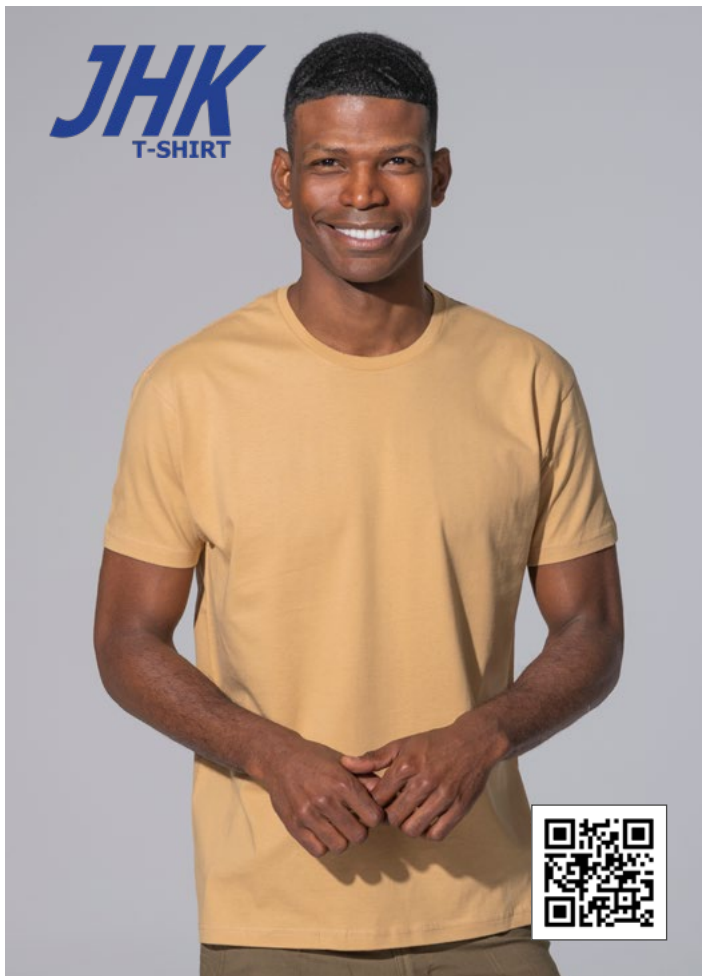

JHK
T-SHIRT

JK190 XS > 5XL 100

REGULAR PREMIUM T-SHIRT | Tee-shirt premium 190

100% coton Ringspun pré-rétréci. 190 g/m²

XS > XXL

ASH MELANGE	GRAPHITE	ORANGE	TURQUOISE
AZURE	KELLY GREEN	SAND	
BURGUNDY	KHAKI	SKY BLUE	

XS > 5XL

BLACK	GOLD	NAVY	ROYAL BLUE
BOTTLE GREEN	GREY MELANGE	RED	WHITE

	XS	S	M	L	XL	XXL	3XL	4XL	5XL
A	48	51	53	56	58	61	66	68	72
B	68	70	72	74	76	78	82	84	88

Pays d'origine : Bangladesh - Code douanier : 61091000

Dimensions du carton (taille L) : 54 cm (L) x 39 cm (l) x 35 cm (h)

Poids moyen du carton : 16 kg